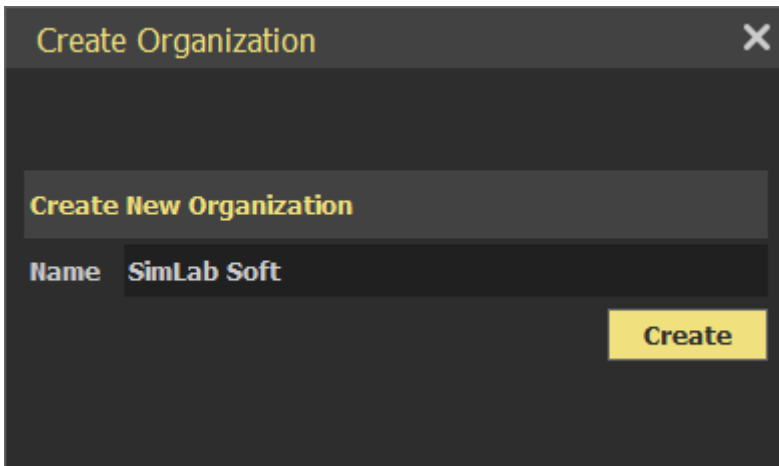

Revision #10

Created 21 September 2022 08:50:47 by Samia Sabri

Updated 12 March 2025 12:41:17