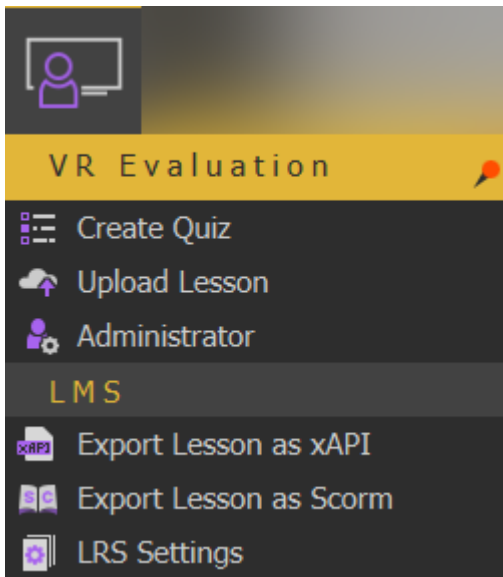

# VR Evaluation

The VR Evaluation menu gives the user access to the full VR Evaluation process which includes

- Creating Quizzes/Surveys
- Distributing VR experiences to students
- Viewing Results

**VR Evaluation Chapter** goes through the process of creating and distributing a successful VR Evaluation.