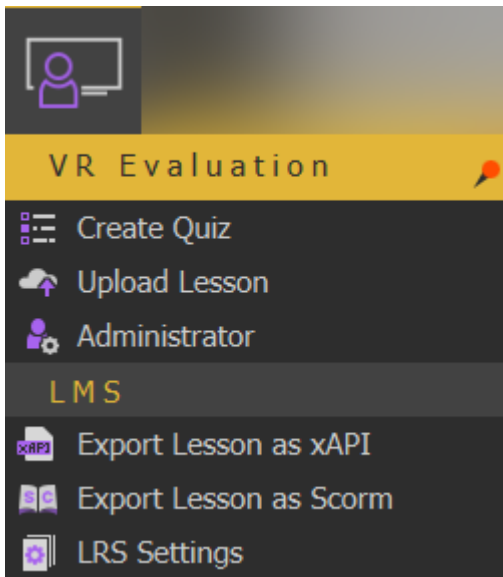

# VR Evaluation

VR Evaluation menu gives user access to the full VR Evaluation process which includes

Creating Quizzes/Surveys

Distributing VR experiences to students

Viewing Results

**VR Evaluation Chapter** goes through the process of creating and distributing a successful VR Evaluation.