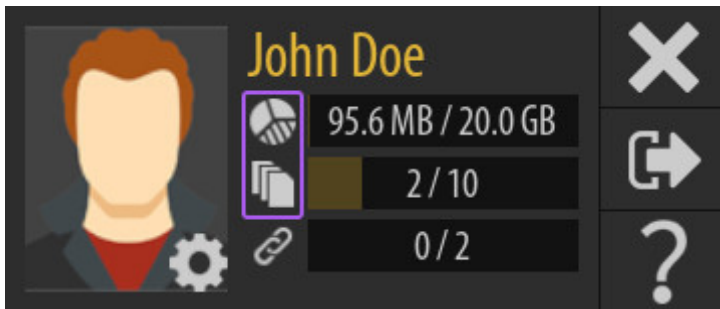

After purchasing a license, an email will be sent to you containing a VR Collaboration **Activation Key** which you can add to your SimLab Account through SimLab VR Viewer.

Adding a VR Collaboration Key to your Account

While logged in to your SimLab Account in SimLab VR Viewer, you will find next to your avatar counters for storage capacity and file count, **click one of those 2 icons** to display your SimLab Cloud Sharing plan details.