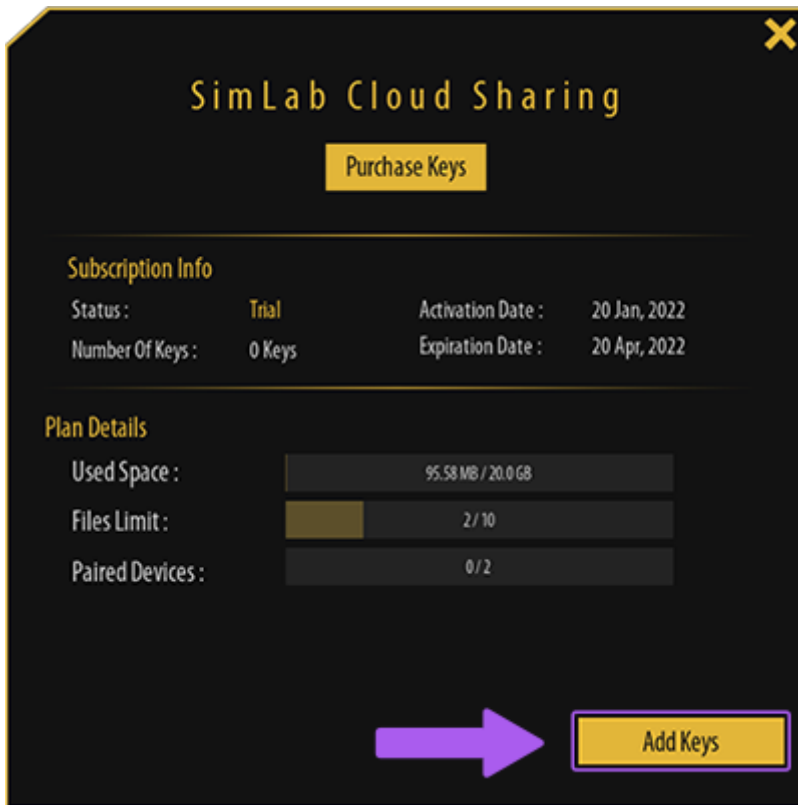

Acquiring a VR Collaboration License

To add a collaboration license to your SimLab account you can [Click here](#) to access the VR Collaboration webpage, then click on the "Pricing" tab on the upper right side or scroll down to the pricing section of the page, then click the plan that suits you most.

Note: When attempting to start a VR Collaboration session while not having an active collaboration license, you will get a message informing you that you do not have an active license, and from that message you can click "**Learn More**" to go to the VR Collaboration page where you can acquire a collaboration license.

Adding a VR Collaboration Key to your Account

While logged in to your SimLab Account in SimLab VR Viewer, you will find next to your avatar counters for storage capacity and file count, **click one of those 2 icons** to display your SimLab Cloud Sharing plan details.