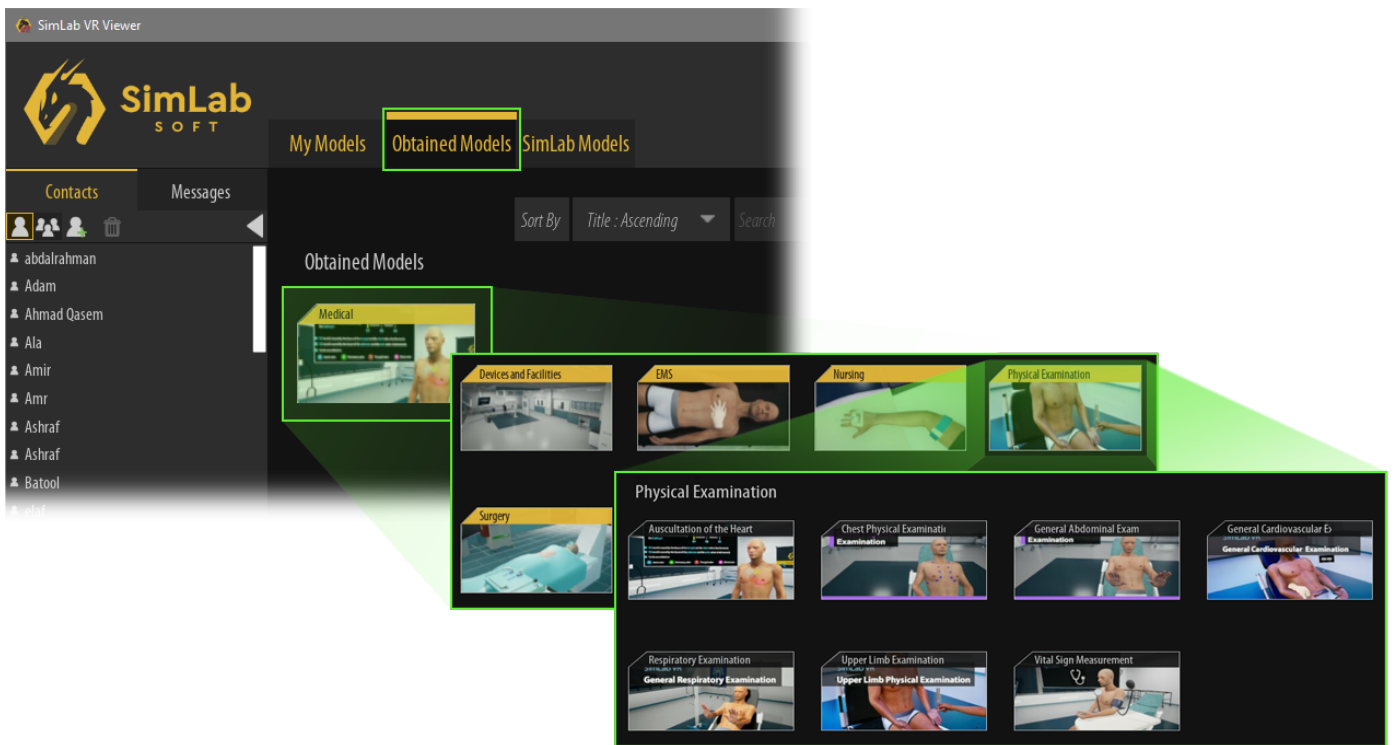

Accessing the VR Experiences

For resellers, SimLab Soft will provide a dedicated SimLab account that includes access to the VR Experiences they will demonstrate. Along with this account, resellers will receive a link to the VR Store where they can watch walkthroughs for each VR Experience. These walkthroughs are designed to help resellers learn about the various VR Experiences, ensuring they are familiar with the contents and can effectively showcase the features and benefits to potential clients.

SimLab VR Viewer

Running VR Experiences requires having **SimLab VR Viewer** installed on the device, SimLab VR Viewer is a free to use software that enables users to run VR Experiences on different platforms.

Once you have installed SimLab VR Viewer, click on the **sign in** button in the top-right corner and enter the username and password SimLab Soft has provided you with.

After logging in, go to the **Obtained Models** tab to find the VR Experiences you have been granted access to.

Double click on the catalog within the Obtained Models to access its contents then run the VR experience in either desktop mode or in PC VR mode if you have a VR headset attached to the PC.

Becoming familiar with SimLab VR Viewer controls